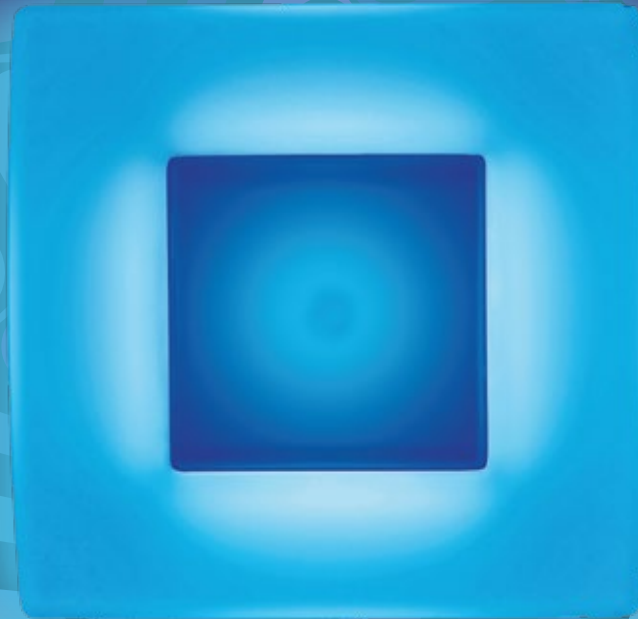

qubino®
WIRELESS SMART HOME

LUXY

smart switch

16 million colours surround

DON'T BE YESTERDAY. BE TOMORROW!

After 135 years Luxy re-writes the story of the light switch, with the world's 1st switch that illuminates in **16 million colours**

Turn **ON/OFF** the light in your room, connected to Luxy

Turn ON/OFF or **dim** the Luxy light

Choose between **16 mio colours** to illuminate Luxy

Choose between **4 lighting effects** that illuminate Luxy